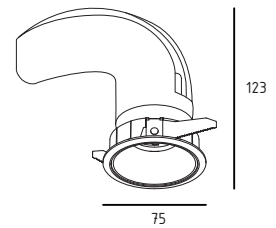

## Ø75 TINY TRIM SIZE

WELIGHTING  
SHINE IN A BRIGHTER WAY

COB Max 21.6W 600mA 3564lm 3000K

Ø68

30°

355°

## Also available upon request

Round

Square

Round  
Trimless

Square  
Trimless

## Compatible LED Driver

Order Code	Effective Power	Output	Wiring Box Dimensions L x W x H (mm)	Required Cut Hole (mm)
<b>TD EG-600mA-20N-LS4 (16A)</b>	16.2-23.4W	600mA	260 x 54 x 41	Ø64
<b>TD LT-300.900mA-30P-TD (16A)</b>	3-29.7W	600mA 1-10V dimmable	260 x 54 x 41	Ø64